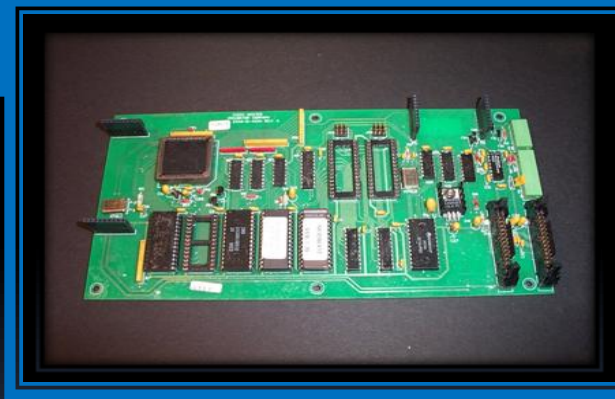

ISI JULY SALE

20% OFF

**ALL
VORTECH CONTROL
UPGRADES**

**30% OFF
LED LIGHT BULBS**

**20% OFF
CIRCUIT BOARD REPAIRS**