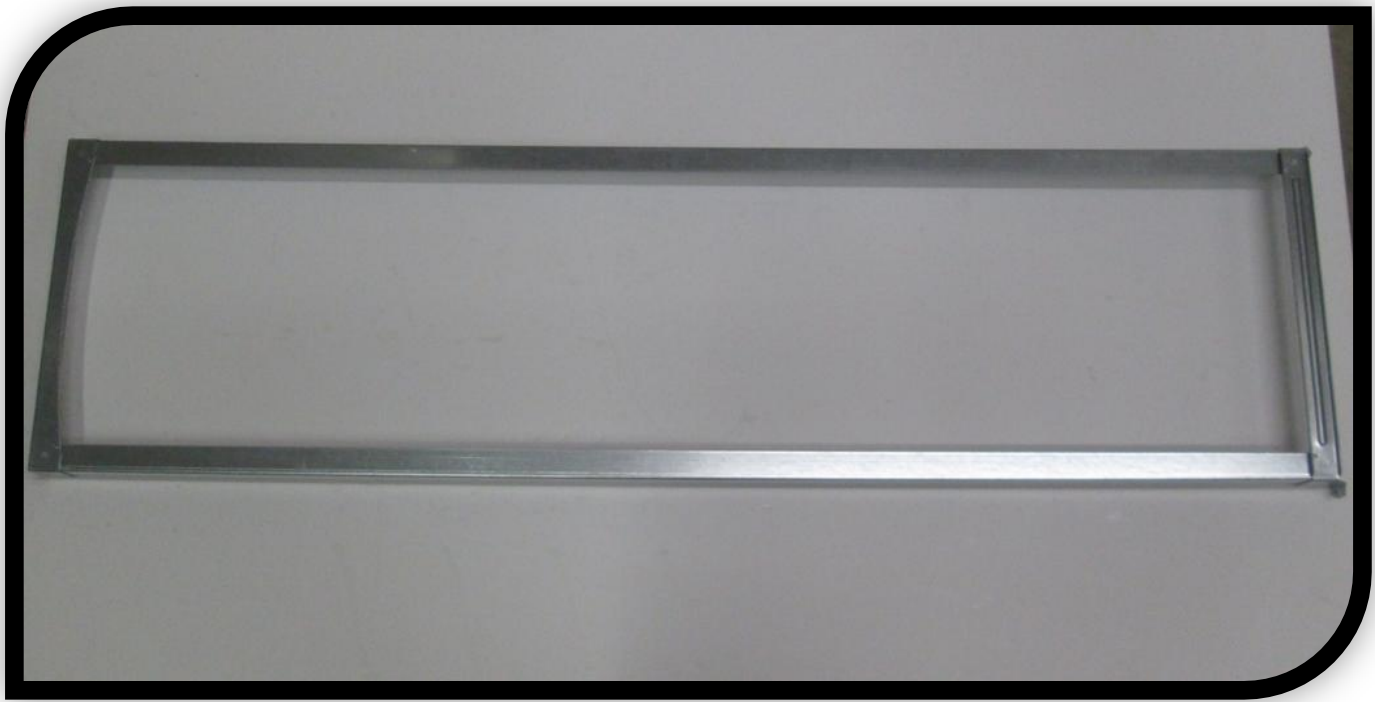

NOW AVAILABLE

CM3371

**Tray Frame 45 7/8" Long For 102's or 109's
Sold in Multiples of 24**